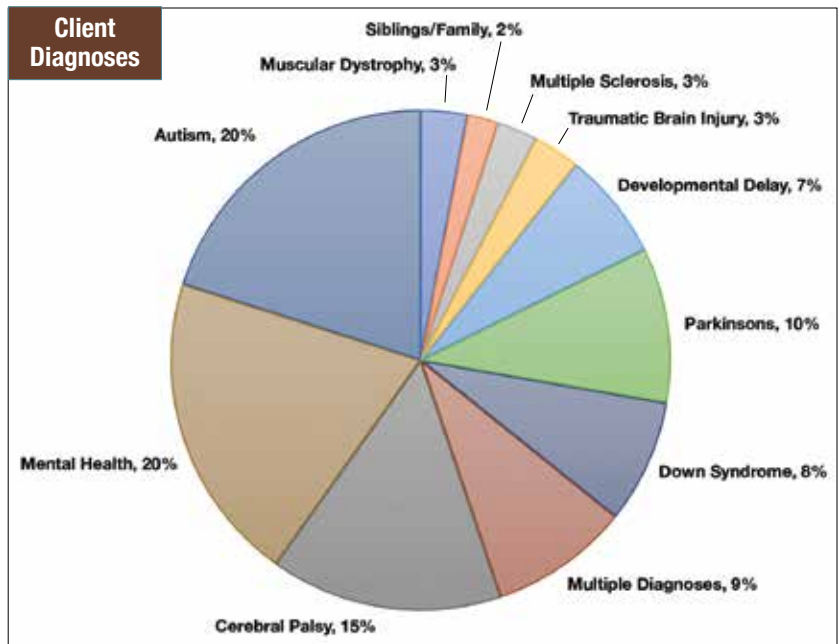

BEST PROGRAMS HAPPEN HERE!

- Hippotherapy
- Physical Therapy
- Occupational Therapy
- Field Trips
- Massage Therapy
- Balance for Life
  (Parkinson's and MS)
- Equine Assisted Therapy
  (Mental Health)
- Wranglers *(Young Adult Day Program)*
- Sibling/Family Lessons
- Re-Connect Veteran Program
- Pet Therapy
- Stable-ity *(Mental Health)*
- Therapeutic Riding
- Special Events/Parties
- Silver Spurs Seniors